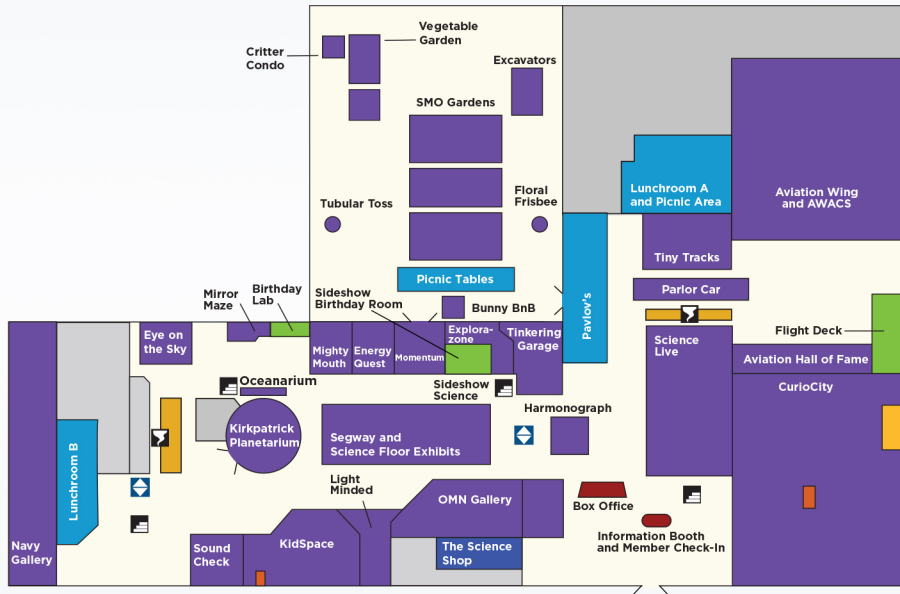

# FIRST FLOOR

-  Exhibits
-  Rental Space
-  Gift Shop
-  Restroom
-  Dining Area
-  Guest Relations
-  Nursing Room
-  Tornado Shelter
-  Stairs
-  Elevator

#exploreSMO  
www.ScienceMuseumOK.org

## SECOND FLOOR

 Exhibits

 Rental Space

 Restroom

 Open to Below

 Stairs

 Elevator