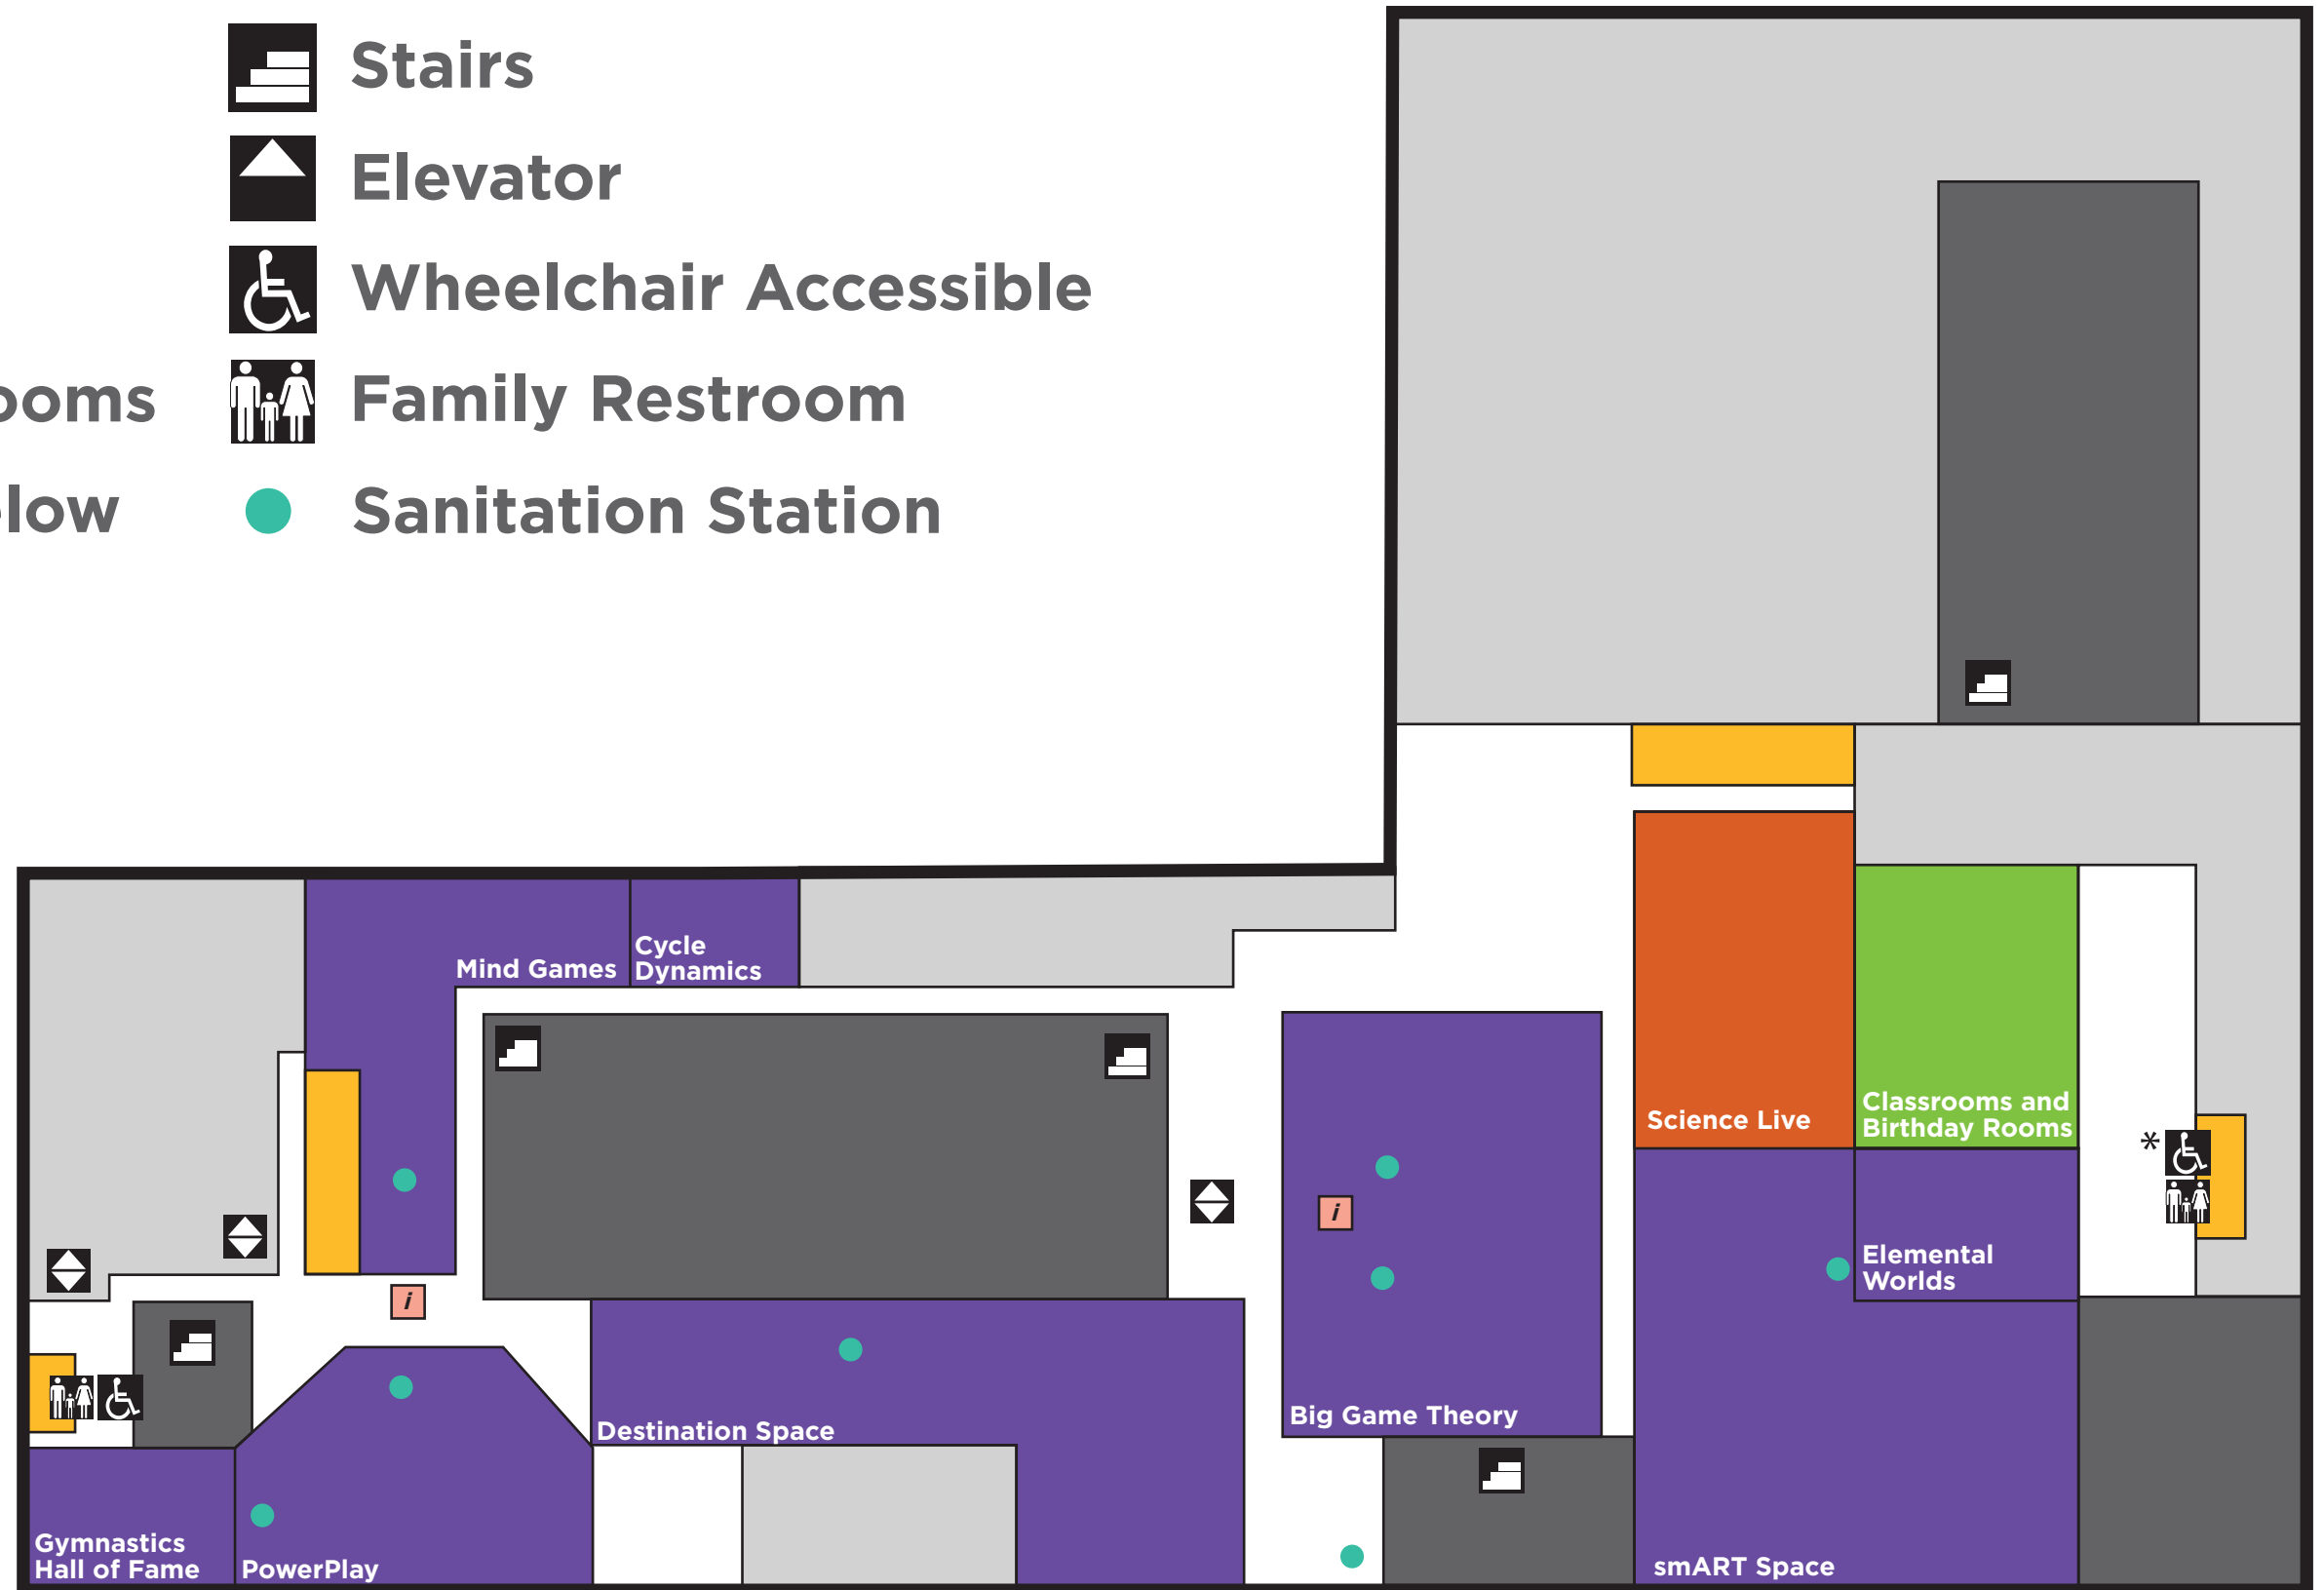

FIRST FLOOR

- Exhibits
- Live Shows
- Restroom
- Birthday Rooms
- Dining Area
- The Science Shop
- Guest Relations
- Stairs
- Elevator
- Wheelchair Accessible
- Family Restroom
- Monitor
- Sanitation Station

SECOND FLOOR

- Exhibits
- Live Shows
- Restroom
- Birthday Rooms
- Open to Below
- i Monitor
- ☰ Stairs
- ▲ Elevator
- ♿ Wheelchair Accessible
- ♂ ♀ Family Restroom
- Sanitation Station

* Adult changing table available