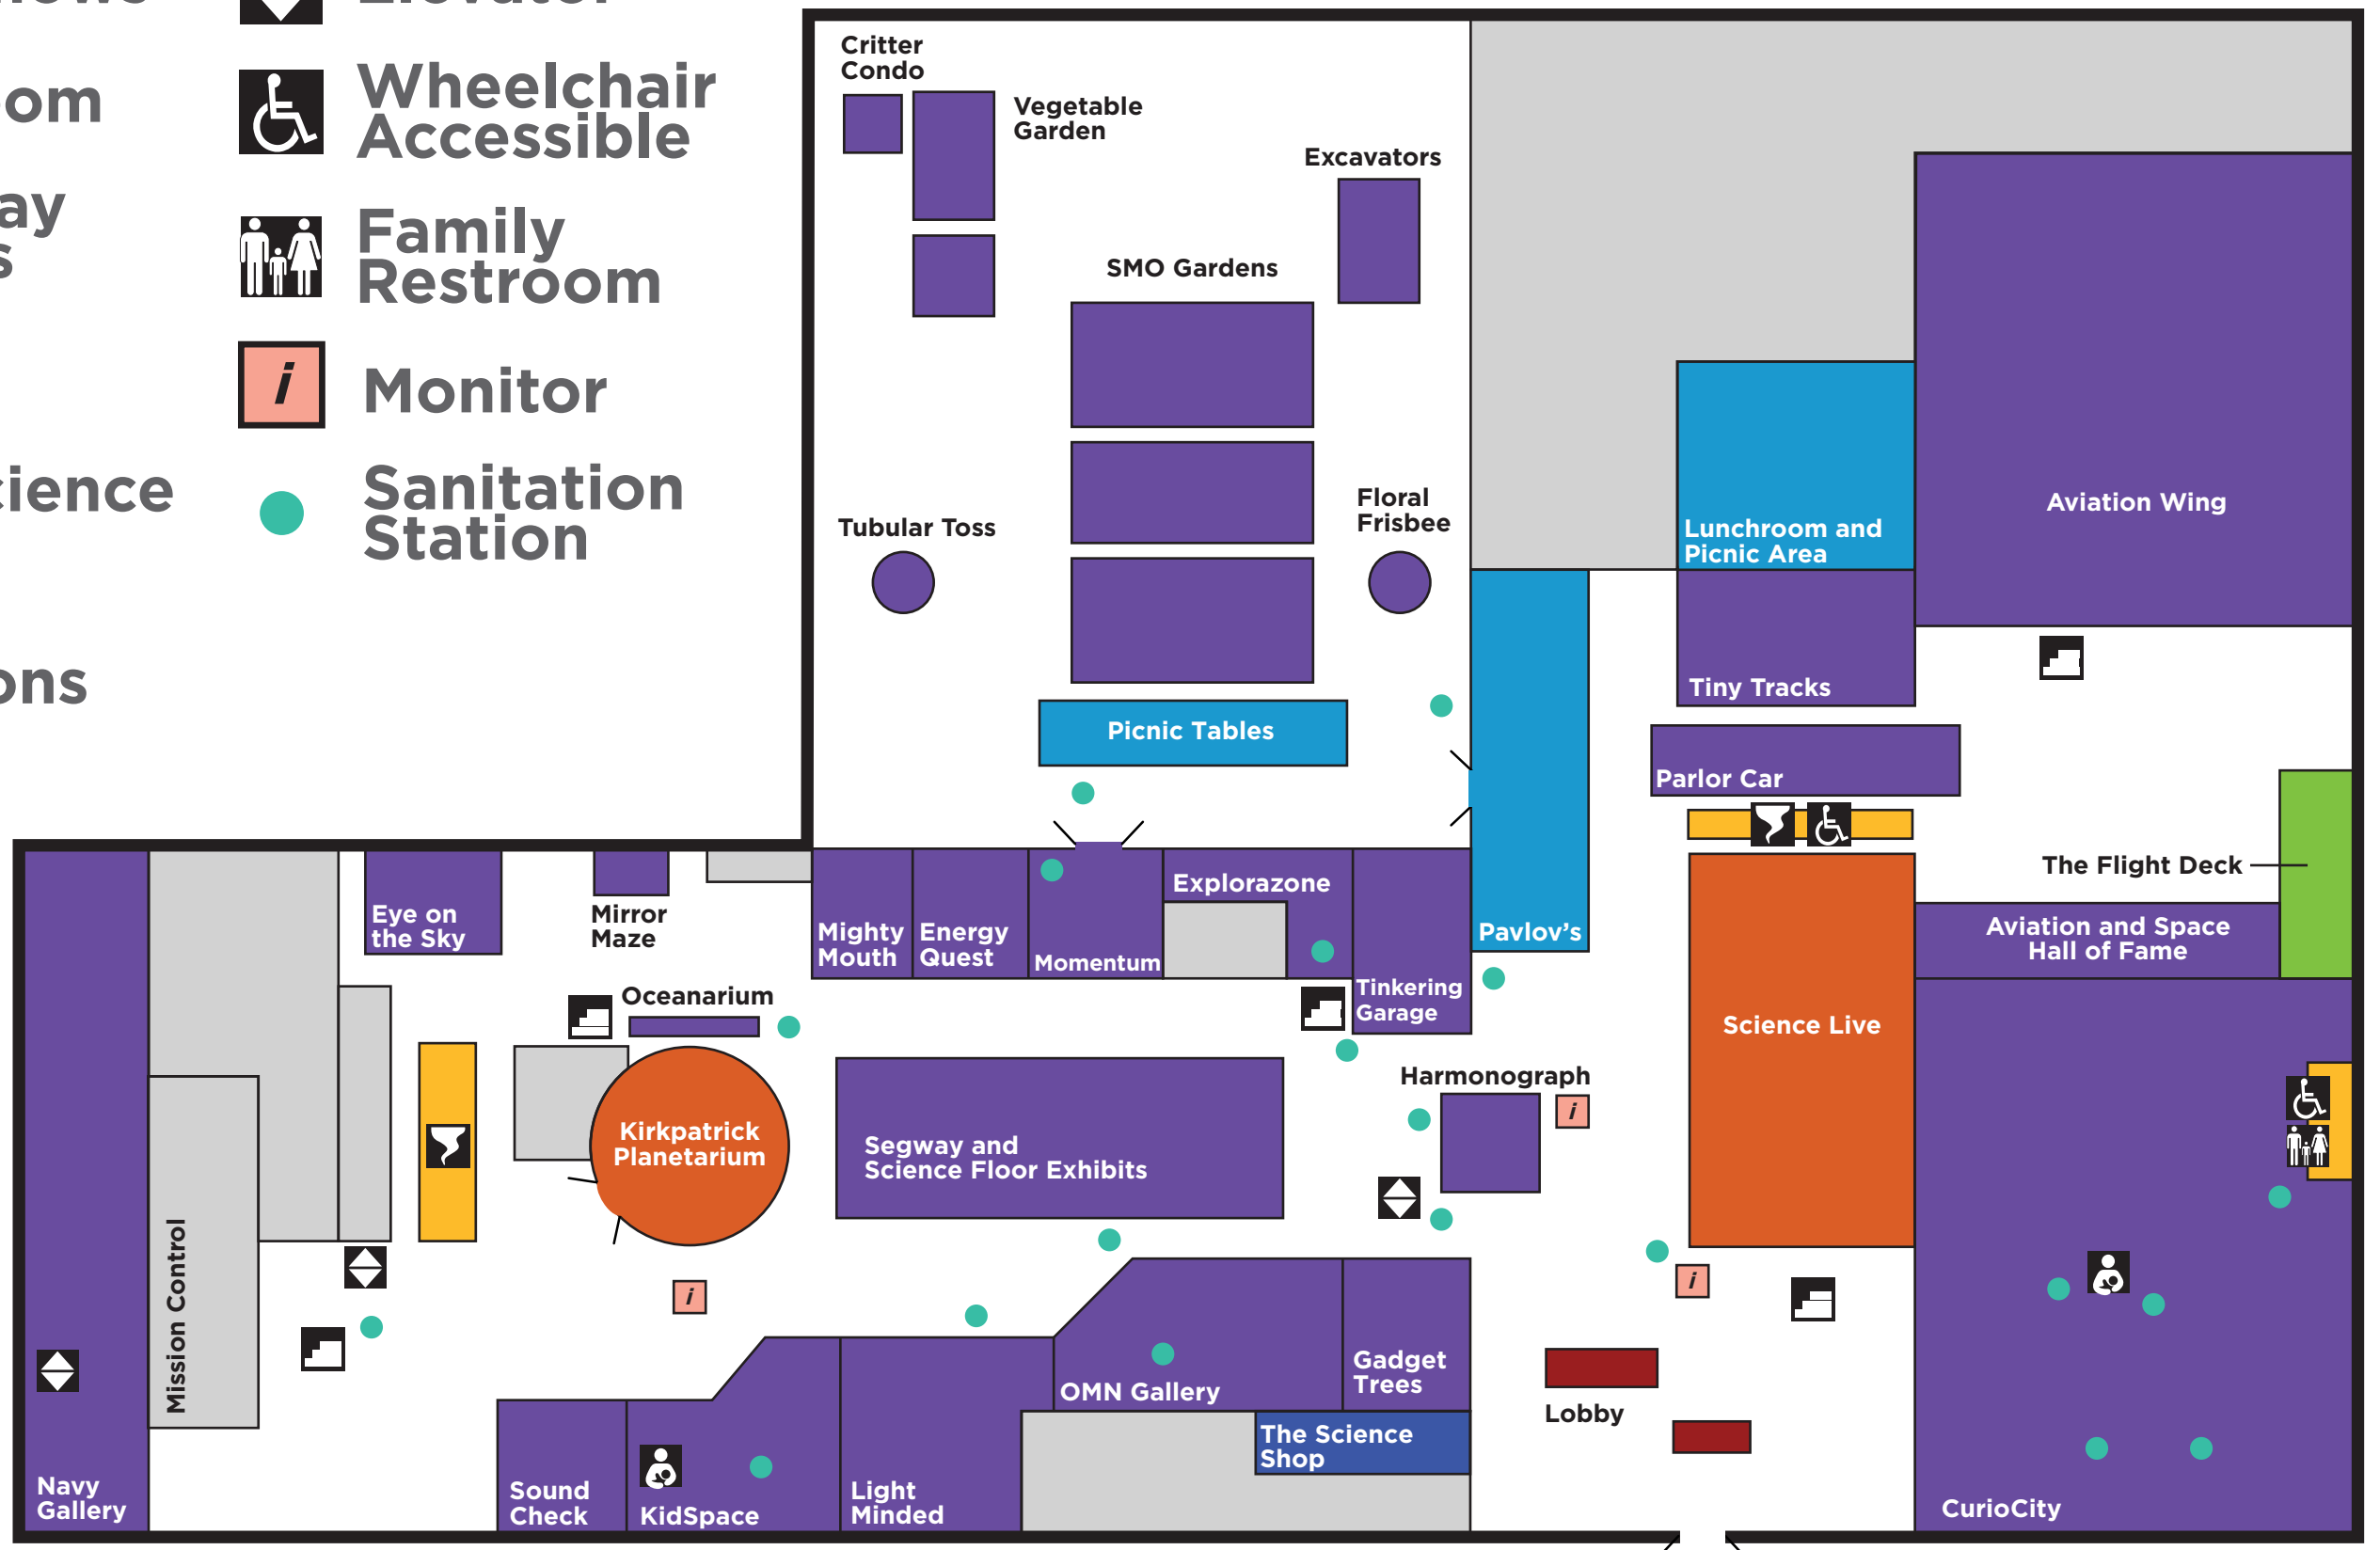

FIRST FLOOR

- Exhibits
- Live Shows
- Restroom
- Birthday Rooms
- Dining Area
- The Science Shop
- Guest Relations
- Stairs
- Elevator
- Wheelchair Accessible
- Family Restroom
- Monitor
- Sanitation Station

SECOND FLOOR

- Exhibits
- Live Shows
- Restroom
- Birthday Rooms
- Open to Below
- i Monitor
- ☰ Stairs
- ▲ Elevator
- ♿ Wheelchair Accessible
- ♂ ♀ Family Restroom
- Sanitation Station

* Adult changing table available